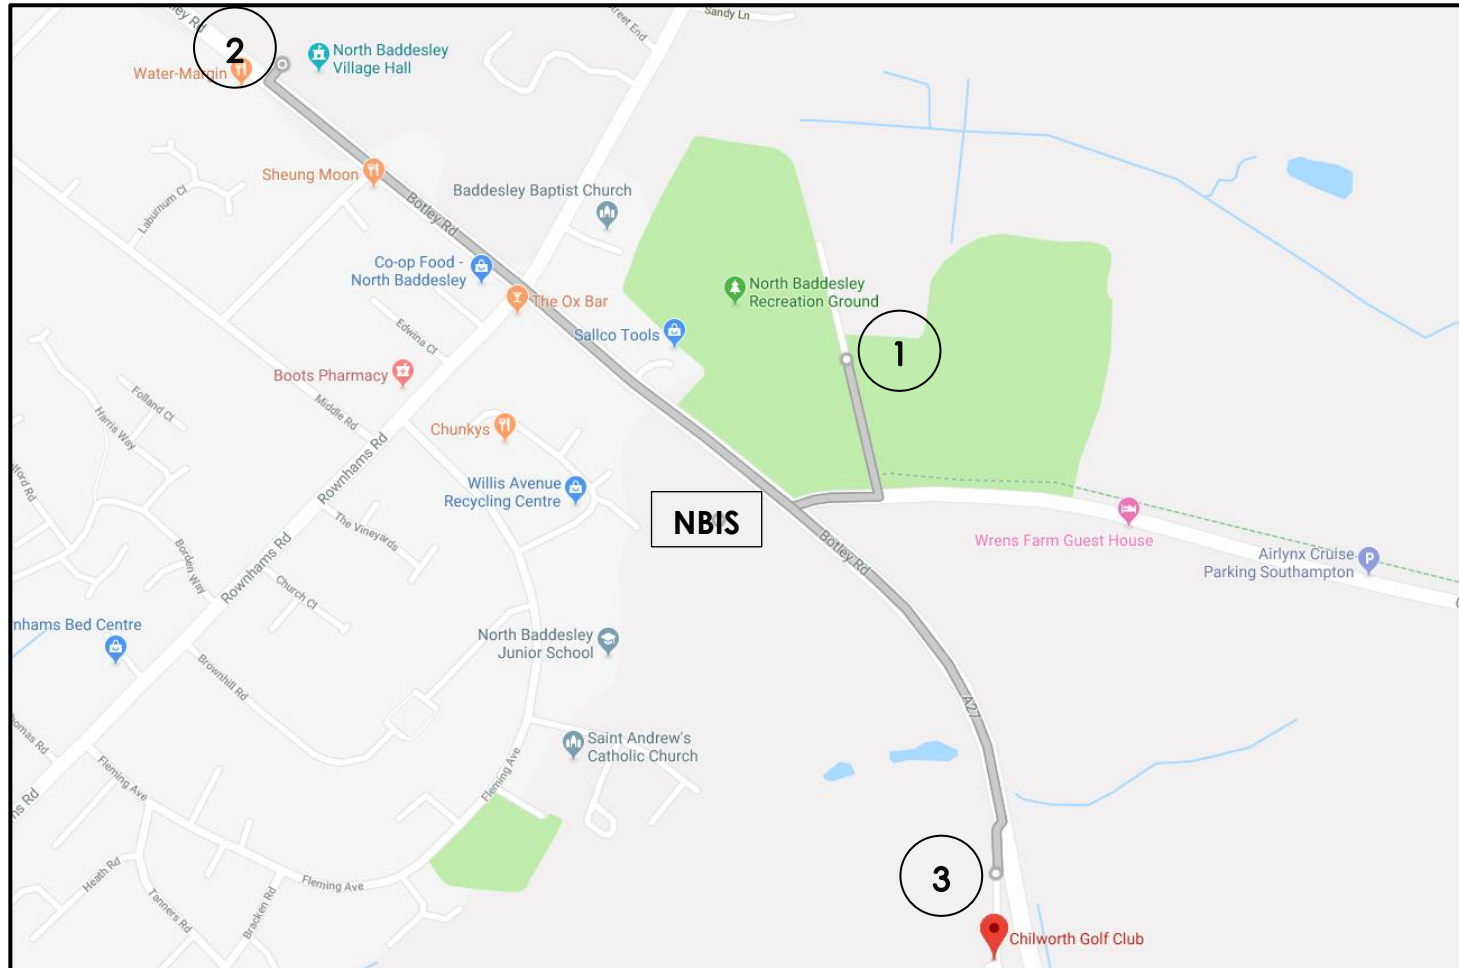

Visitor Parking for North Baddesley Infant School

Visitor parking for the school is limited. Therefore, we recommend parking at one of our local public parking areas:

1. North Baddesley Recreation Ground, Sandy Lane, SO52 9EA
2. North Baddesley Village Hall, Botley Road, SO52 9DT
3. Chilworth Golf Club (layby outside the Golf Club), Chilworth Golf Centre, Botley Road, SO16 7JP

Please note that, during the hours of 9:00am – 3:15pm, the school and nursery will only be accessible via the Botley Road pedestrian entrance.