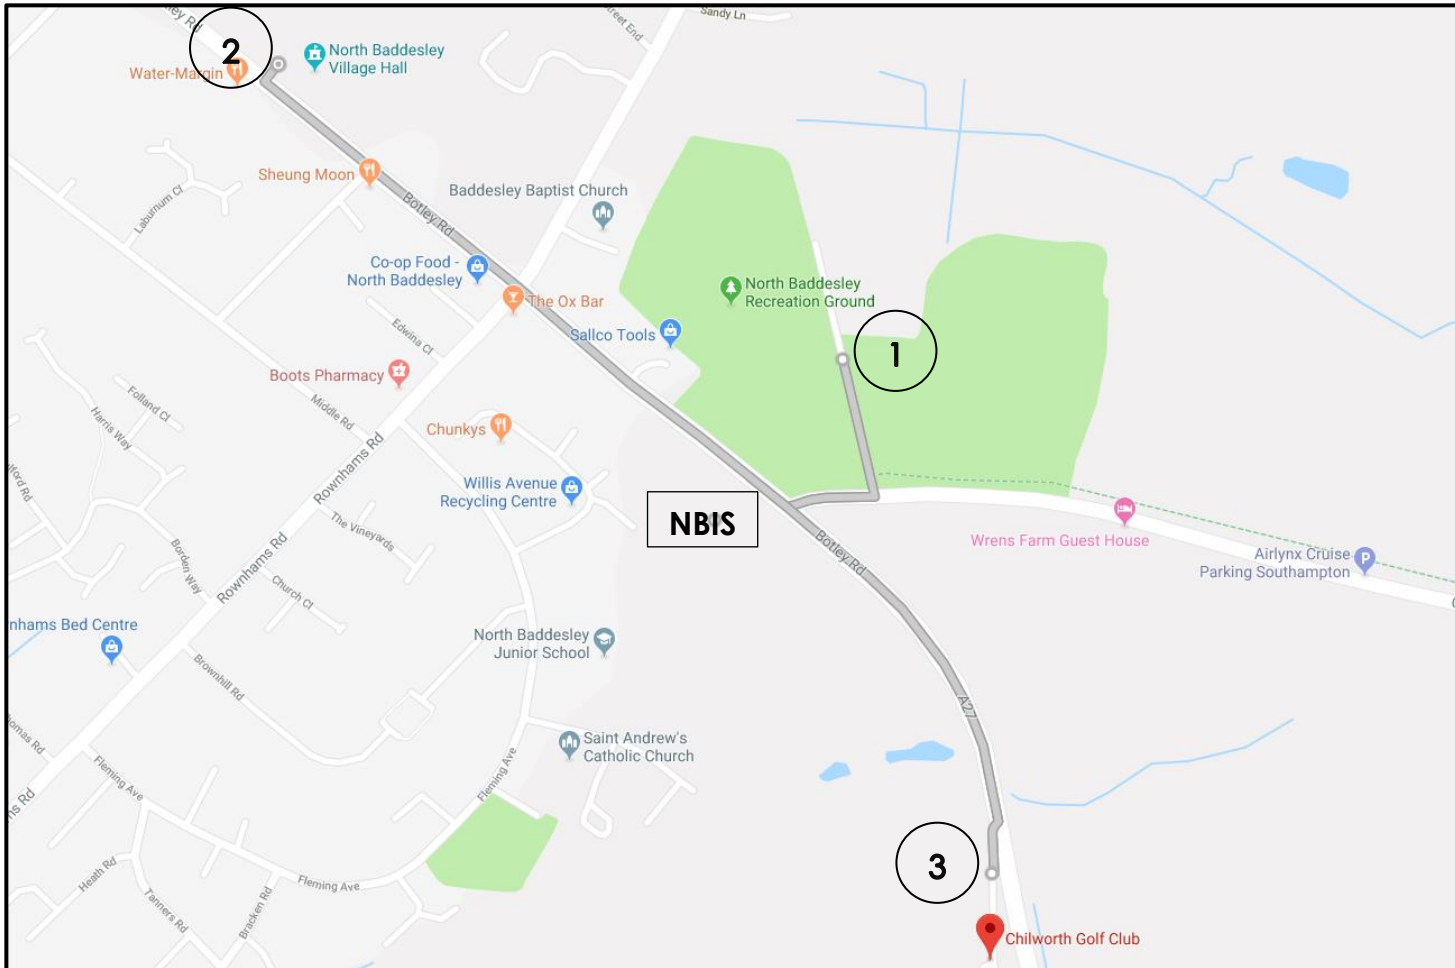

## Visitor Parking for North Baddesley Infant School

Visitor parking for the school is limited. Therefore, we recommend parking at one of our local public parking areas:

1. North Baddesley Recreation Ground, Sandy Lane, SO52 9EA
2. North Baddesley Village Hall, Botley Road, SO52 9DT
3. Chilworth Golf Club (layby outside the Golf Club), Chilworth Golf Centre, Botley Road, SO16 7JP

Please note that, during the hours of 9:00am – 3:15pm, the school entrance will only be accessible via the Botley Road pedestrian entrance.